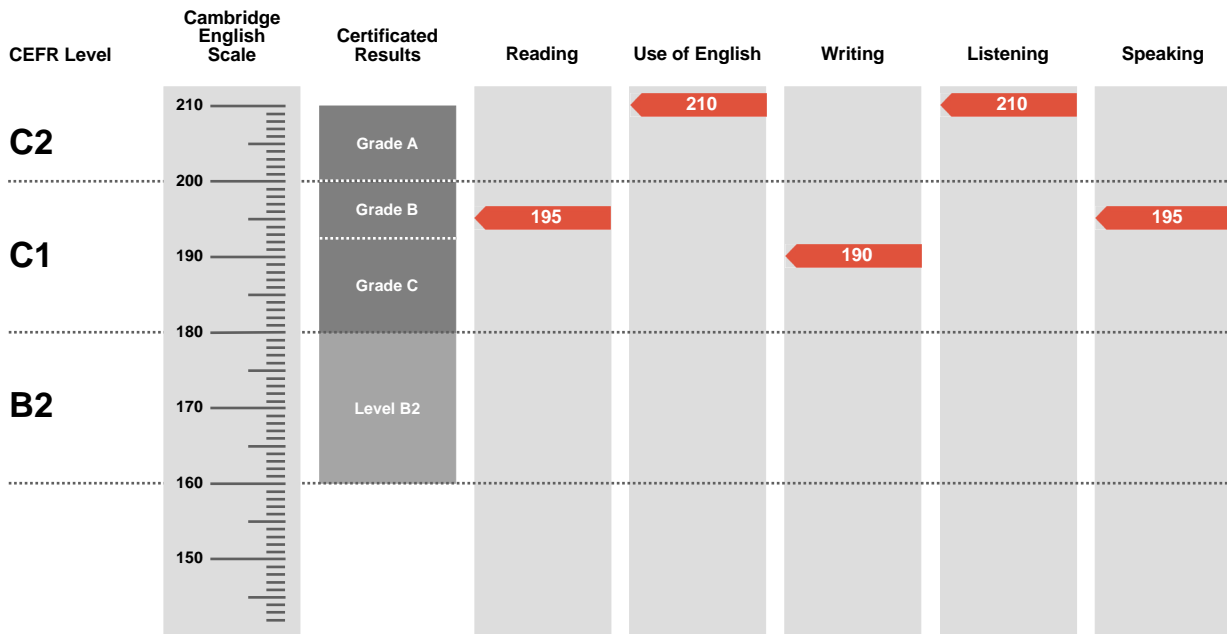

Overall Score

200

CEFR Level

C2

Advanced is an examination targeted at Level C1 in the Council of Europe's Common European Framework of Reference.

Candidates achieving Grade A (between 200 and 210 on the Cambridge English Scale) receive a certificate stating that they have demonstrated ability at Level C2. Candidates achieving Grade B or Grade C (between 180 and 199 on the Cambridge English Scale) receive a certificate at Level C1.

Candidates whose performance is below Level C1, but falls within Level B2 (between 160 and 179 on the Cambridge English Scale), receive a certificate stating that they have demonstrated ability at Level B2.